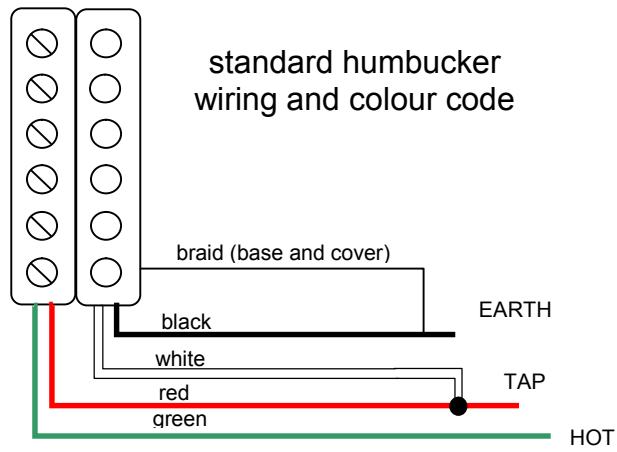

**Standard wiring for Gibson style guitars
(les paul, sg, es335 etc)**

Wiring for Gibson style guitars for phase reversal - Peter Green sounds

Wiring for Gibson style guitars for phase reversal and single coil switching

Wiring for Gibson style guitars for Santana style tone roll-off on tone controls

MOONFLOWER PICKUPS