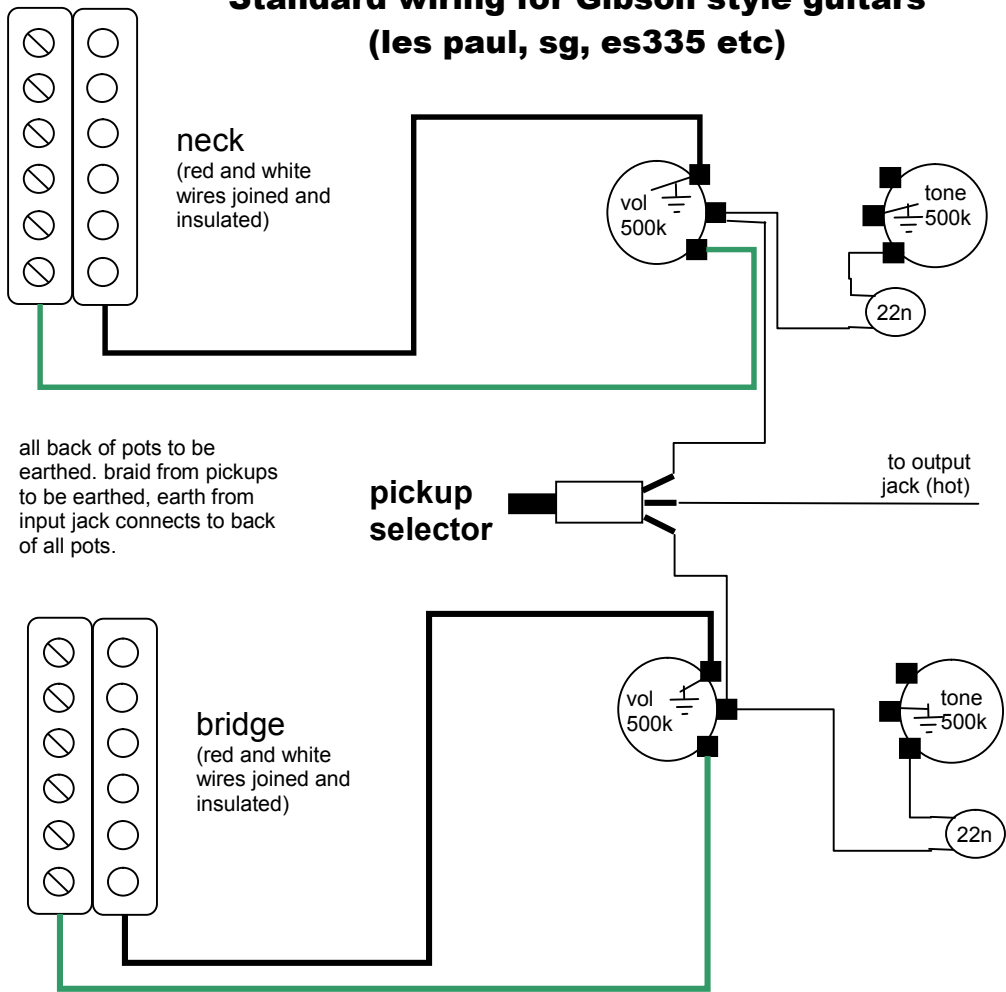

**Standard wiring for Gibson style guitars
(les paul, sg, es335 etc)**

Wiring for Gibson style guitars for phase reversal - Peter Green sounds

Wiring for Gibson style guitars for phase reversal and single coil switching

Wiring for Gibson style guitars for Santana style tone roll-off on tone controls

MOONFLOWER PICKUPS