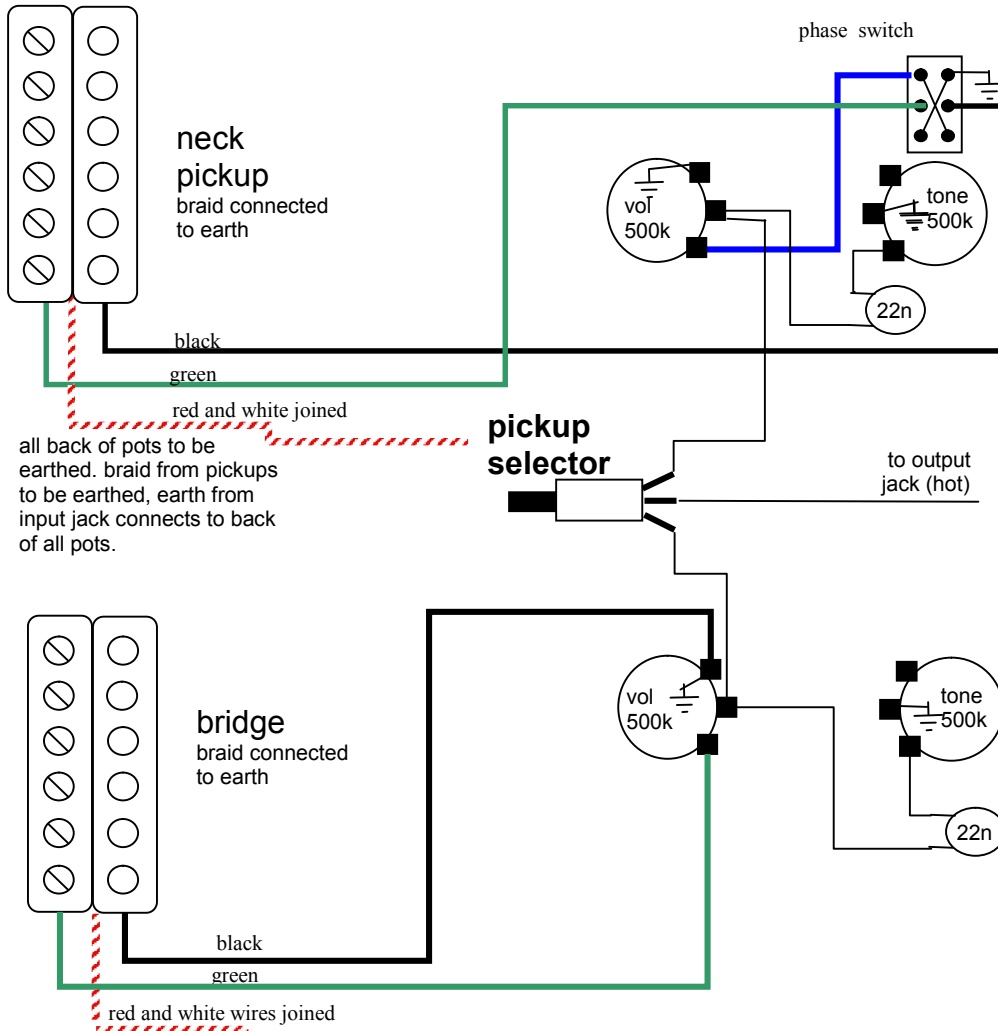

**Standard wiring for Gibson style guitars
(les paul, sg, es335 etc)**

Wiring for Gibson style guitars for phase reversal - Peter Green sounds

Wiring for Gibson style guitars for phase reversal and single coil switching

Wiring for Gibson style guitars for Santana style tone roll-off on tone controls

MOONFLOWER PICKUPS