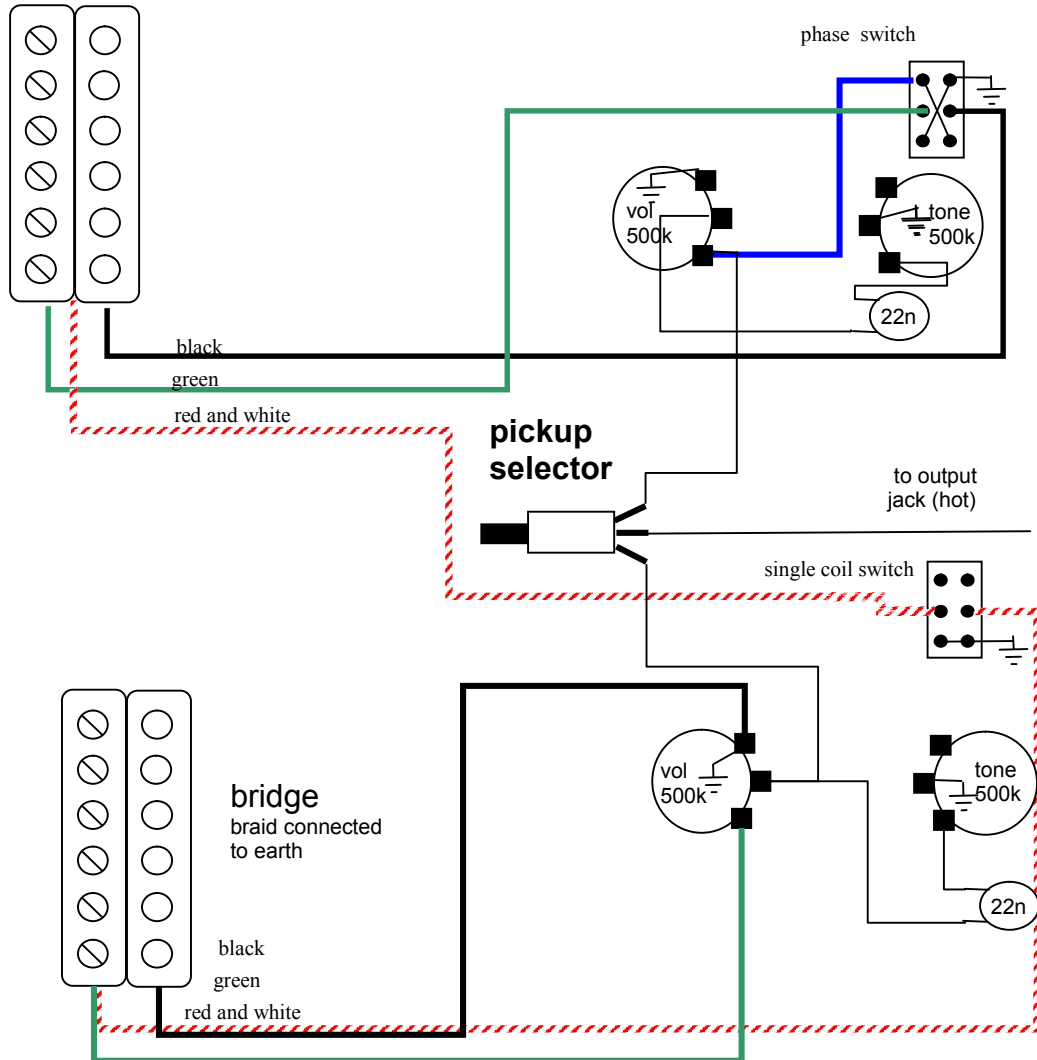

**Standard wiring for Gibson style guitars
(les paul, sg, es335 etc)**

Wiring for Gibson style guitars for phase reversal - Peter Green sounds

Wiring for Gibson style guitars for phase reversal and single coil switching

Wiring for Gibson style guitars for Santana style tone roll-off on tone controls

MOONFLOWER PICKUPS